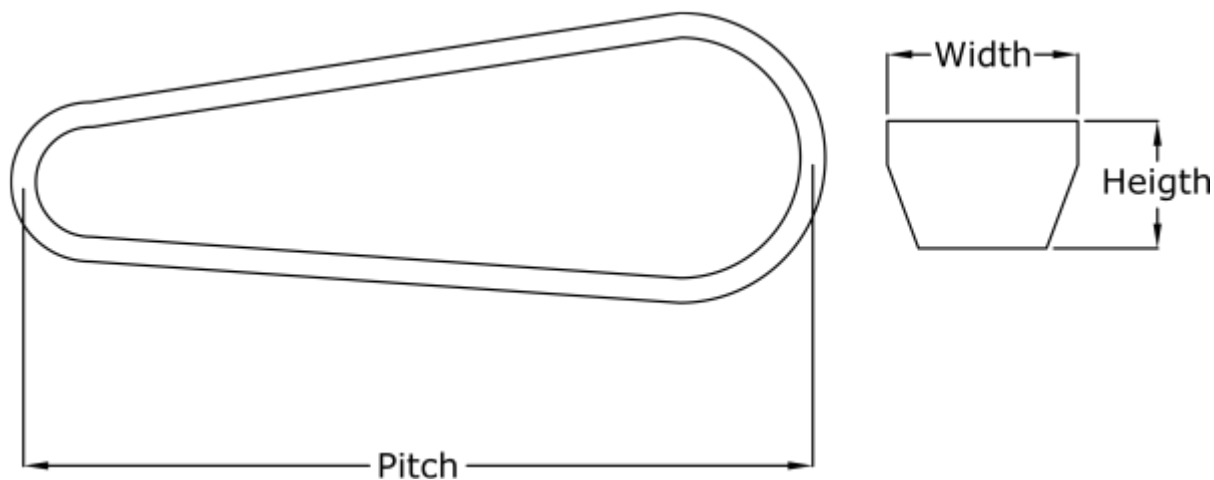

Data Sheet

Article number: 601905300038

Description: Gates V-belt Hi-power Dubl-V BB38

Measures

Datum Llength	= 1040
Height	= 10
Length inside	= 1015
Type	= BB38
Width	= 17